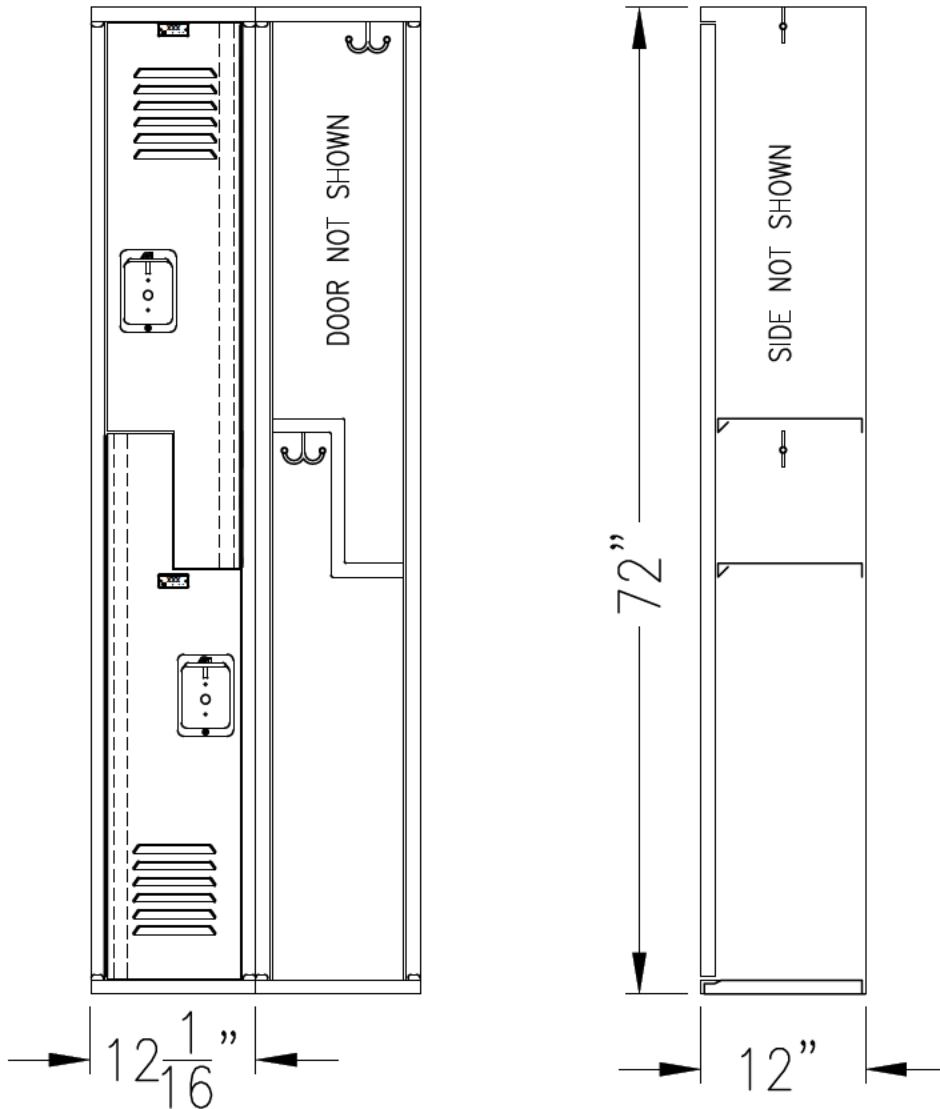

ASI Traditional Z STYLE 12 x 12 x 72

This document and information it discloses are exclusive property of ASI Storage Solutions, Inc. Any reproduction or use of this drawing, in part or in whole, without express consent of the proprietor is prohibited.

STANDARD FEATURES

Handle :	Standard : 20 Gauge, Deep Drawn, Stainless Steel Recessed Cup
Hinge :	Standard : 16 Gauge Continuous Riveted Piano Type
Bottom :	Standard : 16 Gauge
PRODUCTS INFORMATION	
Exterior Color :	Standard : Refer to Color Chart
Interior Color :	Standard : Almond #03 Unless Otherwise Specified; or If Gray #25 Exterior Interior Shall also be Gray
Material :	Standard : Mild Cold Rolled Commercial Quality Steel
Finish :	Standard : Hybrid Epoxy/Polyester Powder, Electrostatically Applied
Construction :	Standard : Per Unit With Common Intermediate Uprights Separating Units
Door :	Standard : 14 Gauge, with Air Vents in Top & Bottom of Door Flange
Door Reinforcement :	Standard : 16 Gauge, Full Height Reinforcement Channel
Door Frame :	Standard : 16 Gauge
Door Ventilation :	Standard : Louver 6", (6) @ Full Bodied End of Each Door
Door Latching :	Standard : Lift Trigger Multipoint Latch w/ Padlock Eye
Top :	Standard : 24 Gauge
Side :	Standard : 24 Gauge
Back :	Standard : 24 Gauge
Shelf :	Standard : None
Interior Equipment :	Standard : (1)DBL Prong Ceiling Hook Per Opening
Number Plate :	Standard : Polished Aluminum Plate, Door Riveted
Assembly :	Standard : LA - Rivet KD - Nuts and Bolts

ACCESSORY INFORMATION

Hood :	Flat Top
Lock :	No
Legs :	No
Base :	By Others
Recess Trim :	No

JOB INFORMATION

Frame/Openings :	1/2
ADA Opening Qty :	0
Locker Color :	To Be Determined

Comments :

ASI Storage Solutions	Distributor # :	Drawing		
	Job Name :	No.	Date	By
900 Clary Connector Eastanolee, GA 30538	Location :	1		
	Customer PO :			
Page # : 1 of	Scale : NTS	SO. # DRAWING1		